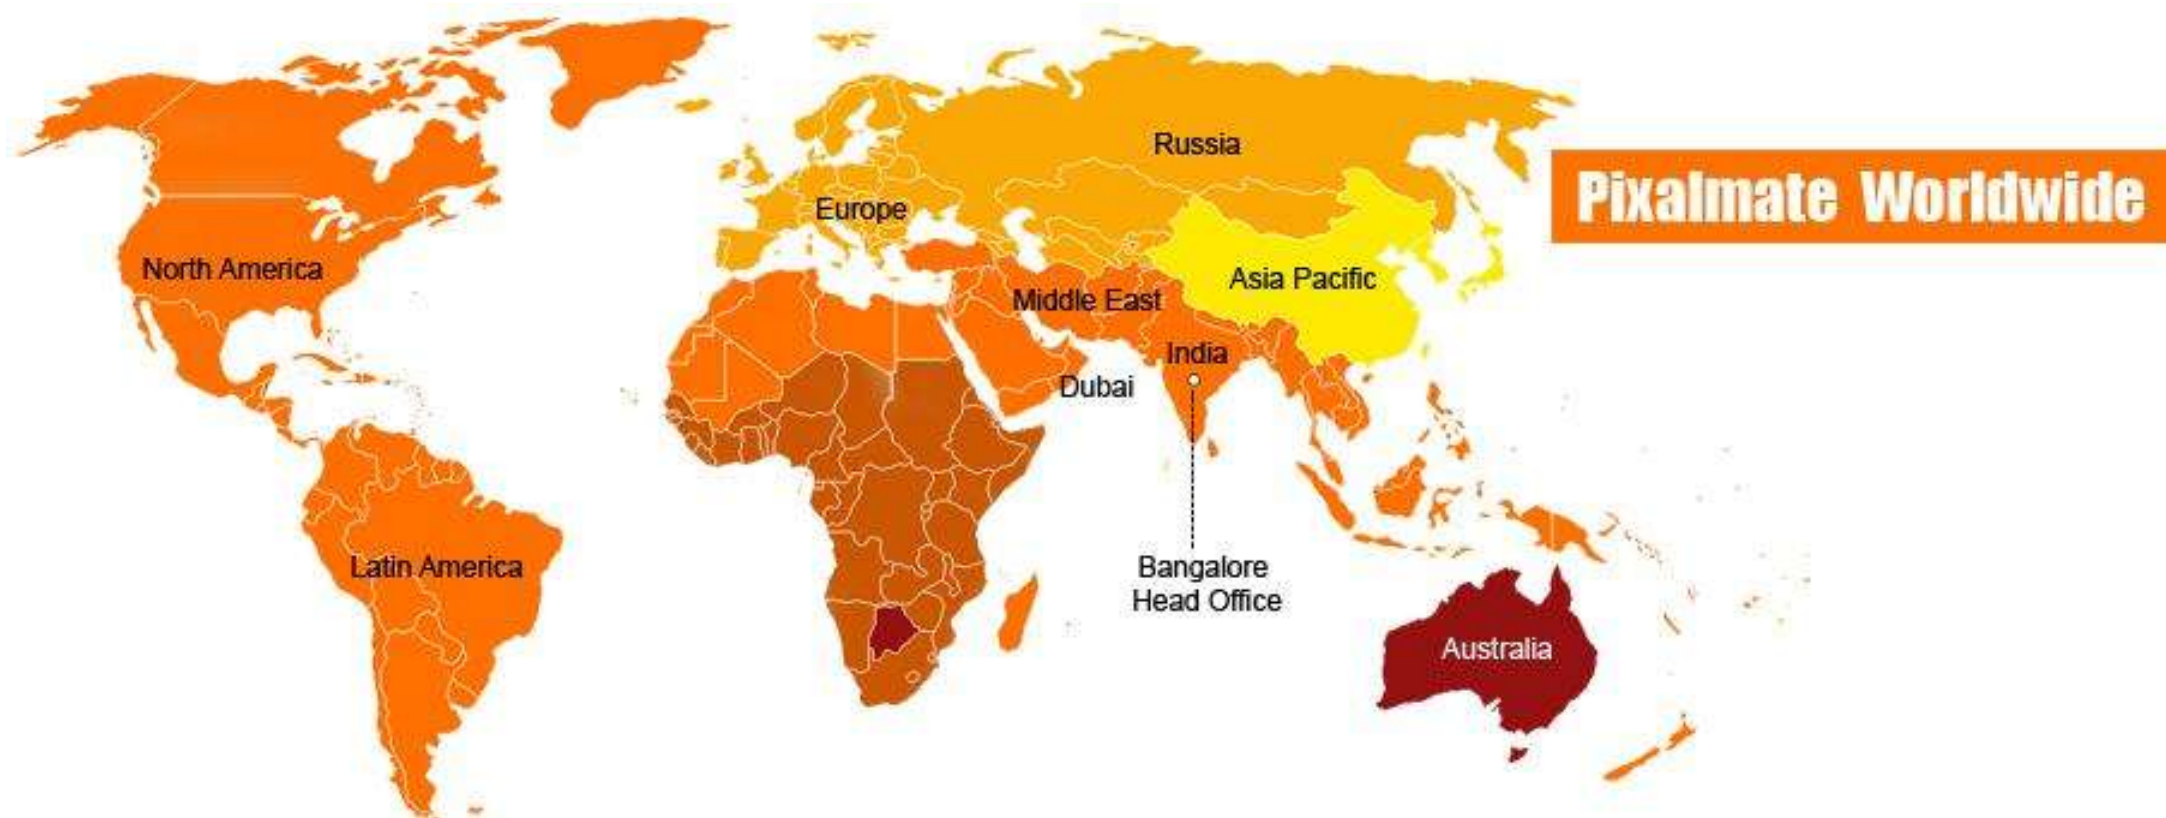

Pixalmate Worldwide – Network & Affiliate